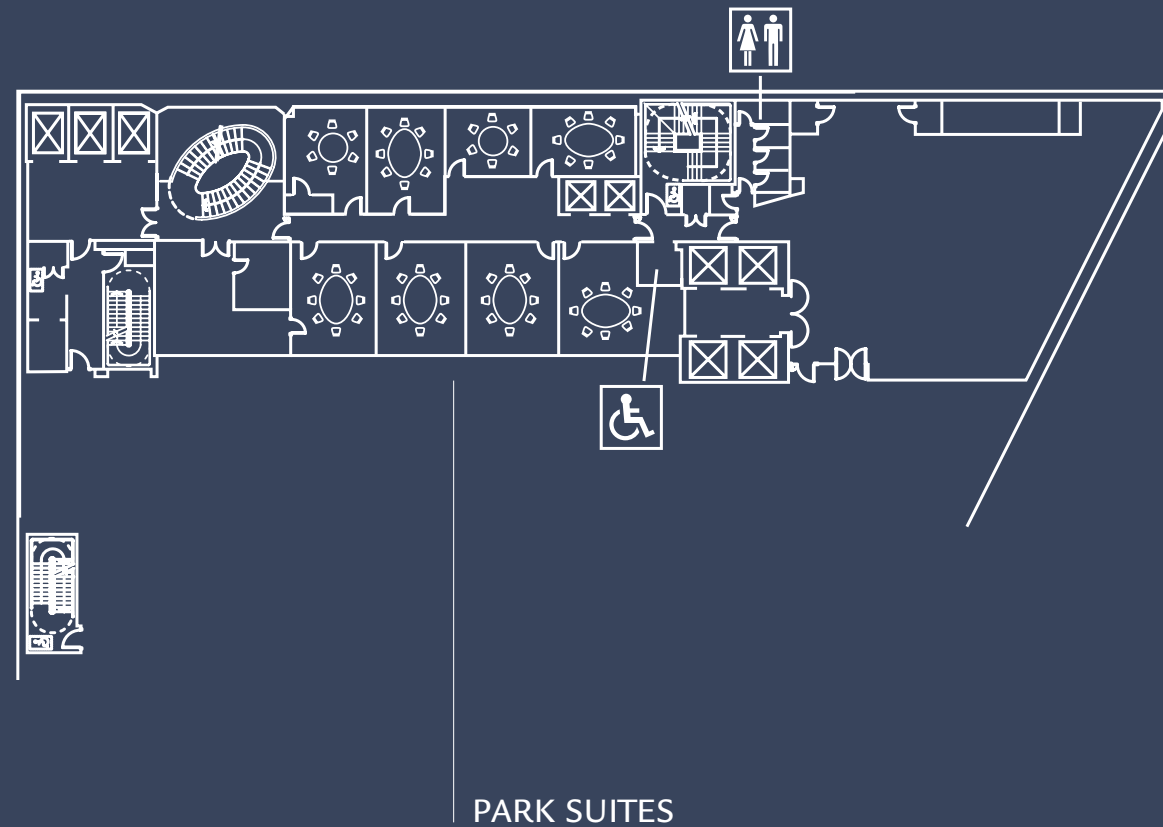

MEZZANINE LEVEL

ROOM NAME	DIMENSION W X L X H(M)	SIZE (M ²)	THEATRE	BOARD ROOM	U-SHAPE	CLASS ROOM	CABARET DINNER	DINNER DANCE	RECEP- TION
MEZZANINE LEVEL — PARK SUITES & BUSINESS CENTRE									
PARK SUITE 1	5.8 x 4.3 x 2.3	24.9	15	10	-	-	-	10	-
PARK SUITE 2	5.1 x 4.9 x 2.3	25	20	14	-	-	-	14	-
PARK SUITE 3	5.8 x 4.3 x 2.3	24.9	15	10	-	-	-	10	-
PARK SUITE 4	6.0 x 4.8 x 2.3	28.8	24	14	-	-	-	14	-
PARK SUITE 5	5.9 x 3.6 x 2.3	21.2	18	10	-	-	-	10	-
PARK SUITE 6	4.3 x 3.6 x 2.3	15.5	-	10	-	-	-	10	-
PARK SUITE 7	5.4 x 3.9 x 2.3	21	12	10	-	-	-	10	-
PARK SUITE 8	4.0 x 3.9 x 2.3	15.6	10	6	-	-	-	6	-

 Male WC

 Female WC

 Accessible WC

Park Plaza London Riverbank

18 Albert Embankment, London SE1 7TJ

T: +44 (0) 844 854 5290 F: +44 (0) 844 854 5291

pprlconf@pphe.com

parkplaza.com/riverbank